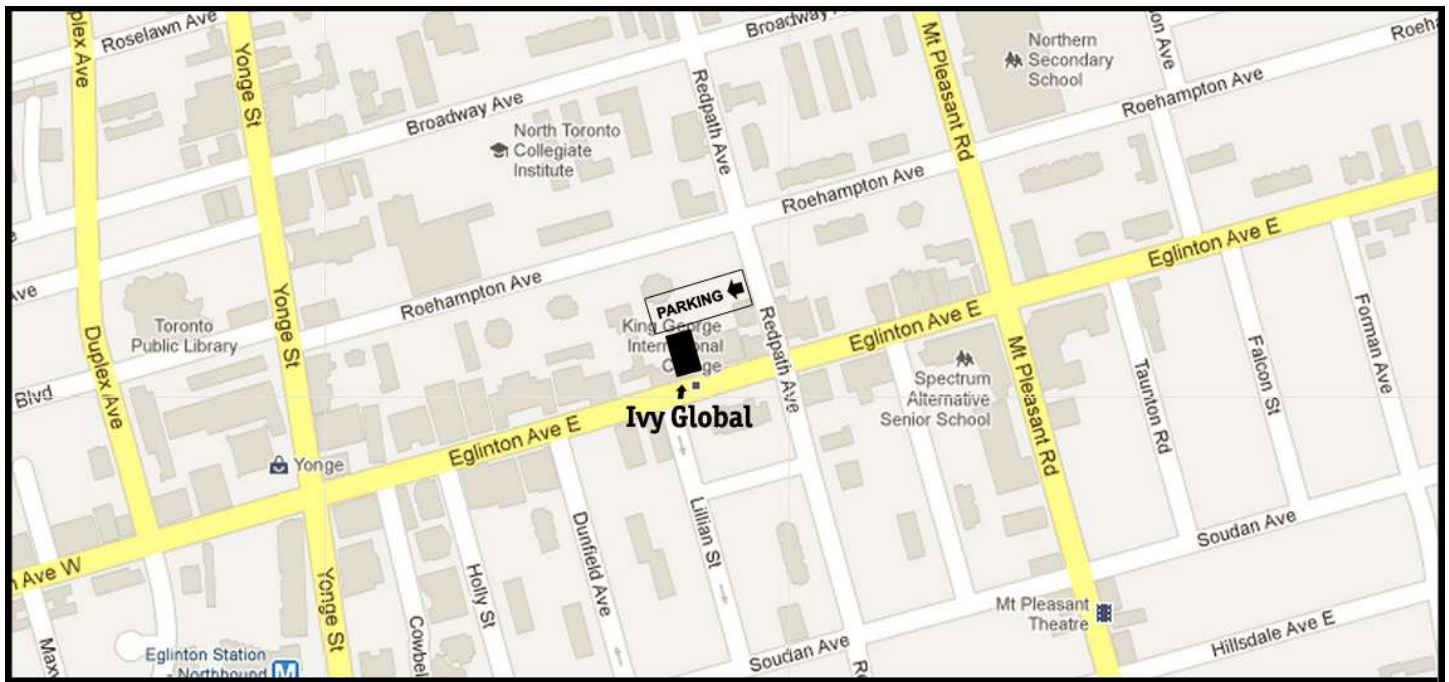

Ivy Global Toronto

LOCATION, PARKING AND SECURITY

LOCATION

Ivy Global
150 Eglinton Ave East
Suite 401
Toronto, ON M4P 1E8
416-225-4242

PARKING

There is paid parking available behind the building for a reasonable fee. This parking is accessible through Redpath Ave. (see map)

SUBWAY

We are located just 5 minutes walk east of the Yonge and Eglinton subway station.

SECURITY

The building is security enabled outside of the following hours:

Monday-Sunday: 7AM-7PM

In order to access the building during off hours, security at front will sign you in.